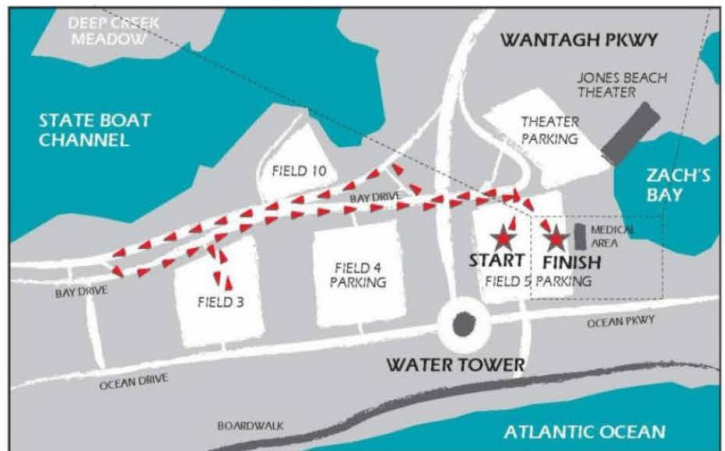

Please Forward to Members

Marcum Workplace Challenge

Jones Beach - Tuesday, July 25, 2017

Just 4 Weeks to Go!

Engineers Joint Committee of Long Island invites members & guests of affiliated societies to join us at Jones Beach. The Marcum Workplace Challenge is Long Island's largest corporate run-walk (3.5 mile) for charity as well as the region's largest office picnic. EJCLI will provide tent, tables, chairs, t-shirts, & food / refreshments. Meet at tent starting at 5pm. Run / Walk at 7pm.

For more information on this event: www.marcumworkplacechallenge.com

Questions regarding joining the EJCLI team contact Tom Fiorella at tfior9651@msn.com

COURSE MAP

BENEFICIARIES

- LONG ISLAND CHILDREN'S MUSEUM (LICM)
- LONG ISLAND CARES
- CHILDREN'S MEDICAL FUND OF NEW YORK
- THE NASSAU COUNTY SOCIETY FOR THE PREVENTION OF CRUELTY TO ANIMALS